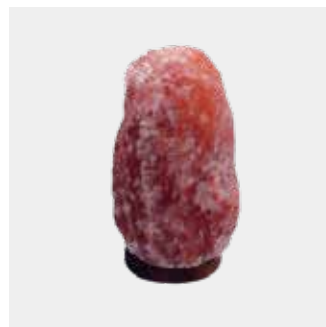

Natural Shapes

9" x 8" x 13"

MSL 04