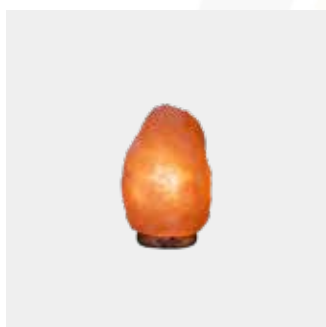

Natural Shapes

5" x 5" x 9.5"

MSL 01

Natural Shapes

6" x 6" x 10"

MSL 02

Natural Shapes

7" x 7" x 12"

MSL 03

Natural Shapes

9" x 8" x 13"

MSL 04

Natural Shape Lamp

Natural Shapes

5.5" x 5.5" x 9.5"

NSL 01

Natural Shapes

6" x 6" x 10"

NSL 02

Natural Shapes

7" x 7" x 12"

NSL 03

Natural Shapes

9" x 8" x 13"