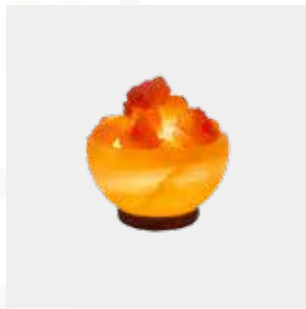

Other Products from **Markhor Himalayan Salt** include:

Animal Shape Lamp

Bear Shape
7" x 4" x 9"
ASL 01

Bull Shape
7" x 4" x 9"
ASL 02

Dolphin Shape
6" x 3" x 9"
ASL 03

Swan Shape
7" x 3" x 8"
ASL 04

Custom Shape Lamp

Double Heart
6" x 6" x 3.5"
CSL 01

Fire Bowl with
Salt Chunks
6" x 6" x 6"
CSL 02

Fire Bowl with
Salt Chunks
6" x 3" x 9"
CSL 03

Flower Shape
7" x 3" x 8"
CSL 04

Flower Shape
with Salt Chunks
5" x 5" x 8"
CSL 05