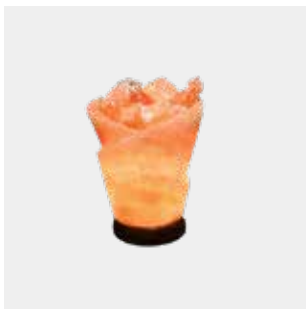

Other Products from **Markhor Himalayan Salt** include:

Animal Shape Lamp

Bear Shape
7" x 4" x 9"
ASL 01

Bull Shape
7" x 4" x 9"
ASL 02

Dolphin Shape
6" x 3" x 9"
ASL 03

Swan Shape
7" x 3" x 8"
ASL 04

Custom Shape Lamp

Double Heart
6" x 6" x 3.5"
CSL 01

Fire Bowl with
Salt Chunks
6" x 6" x 6"
CSL 02

Fire Bowl with
Salt Chunks
6" x 3" x 9"
CSL 03

Flower Shape
7" x 3" x 8"
CSL 04

Flower Shape
with Salt Chunks
5" x 5" x 8"
CSL 05