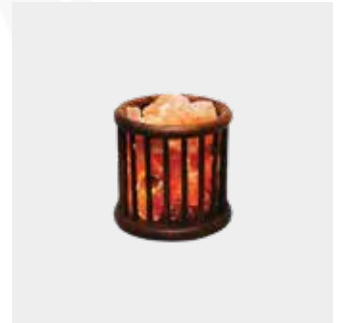

Chunks Wooden
Cylinder Basket

7" x 7" x 9"

SWB 08