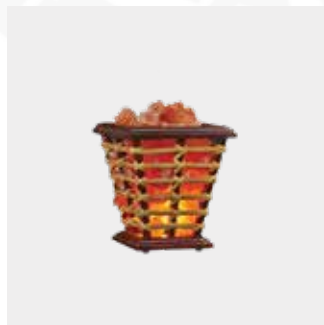

SWB 07

Chunks Wooden
Cylinder Basket

7" x 7" x 9"

SWB 08

Chunks Lamp Wooden
Flower Basket

7" x 7" x 9.3"

SWB 09

Chunks Lamp Wooden
Rectangular Basket