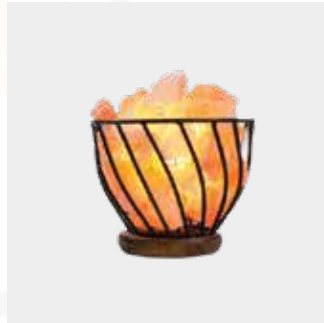

Chunks Wide Cylinder
Metal Net Basket

7.5" x 7.5" x 7.5"

SWB 06