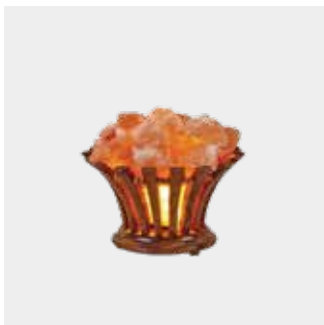

Chunks Lamp Wooden
Flower Basket

7" x 7" x 9.3"

SWB 09