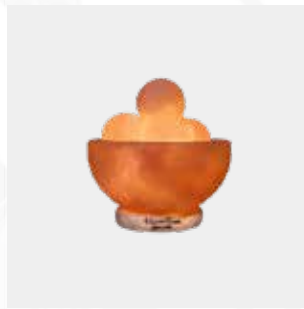

Other Products from **Markhor Himalayan Salt** include:

Animal Shape Lamp

Bear Shape
7" x 4" x 9"
ASL 01

Bull Shape
7" x 4" x 9"
ASL 02

Dolphin Shape
6" x 3" x 9"
ASL 03

Swan Shape
7" x 3" x 8"
ASL 04

Custom Shape Lamp

Double Heart
6" x 6" x 3.5"
CSL 01

Fire Bowl with
Salt Chunks
6" x 6" x 6"
CSL 02

Fire Bowl with
Salt Chunks
6" x 3" x 9"
CSL 03

Flower Shape
7" x 3" x 8"
CSL 04

Flower Shape
with Salt Chunks
5" x 5" x 8"
CSL 05