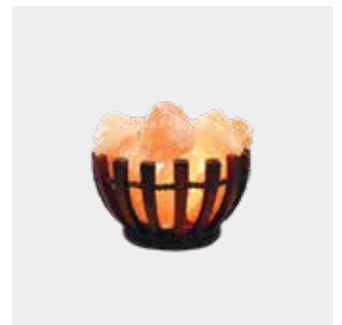

8" x 8" x 7"

SWB 10

Chunks Lamp
Wooden Square Basket

7.5" x 7.5" x 8.5"

SWB 11

Chunks Lamp
Wooden Square Basket

8" x 8" x 7"

SWB 12