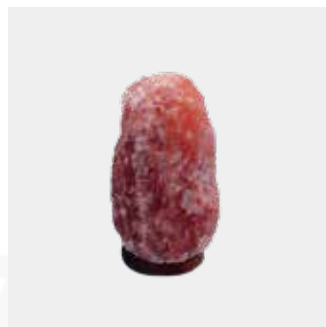

GSL 05

Sphere Shape

6" x 6" x 6.5"

GSL 06

Cube Shape

5" x 5" x 7"

GSL 07

Maroon Salt Lamp

Natural Shapes

5" x 5" x 9.5"

MSL 01

Natural Shapes

6" x 6" x 10"

MSL 02

Natural Shapes

7" x 7" x 12"