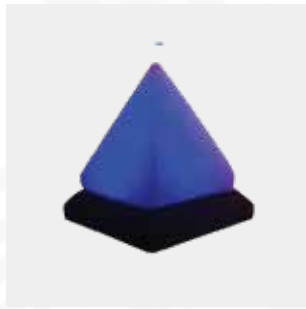

Snow White Mini USB Lamps

Grey Pyramid
Shapes
3" x 3" x 4"
WU 01

White Pyramid
Shape
3" x 3" x 4.5"
WU 02

White Natural
Shape
3" x 3" x 3.5"
WU 03

Snow White Mini USB Lamps

White Natural
Shape
5.5" x 5.5" x 9"
SWL 01