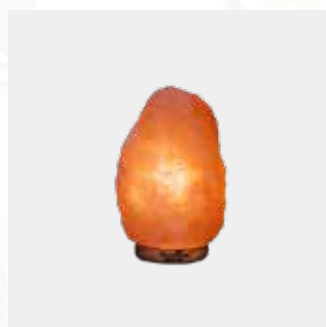

GSL 05

Sphere Shape

6" x 6" x 6.5"

GSL 06

Cube Shape

5" x 5" x 7"

GSL 07

Maroon Salt Lamp

MSL 03

Natural Shapes

9" x 8" x 13"

MSL 04

Natural Shape Lamp

Natural Shapes

5.5" x 5.5" x 9.5"

NSL 01

Natural Shapes

6" x 6" x 10"

NSL 02

Natural Shapes

7" x 7" x 12"

NSL 03

Natural Shapes

9" x 8" x 13"